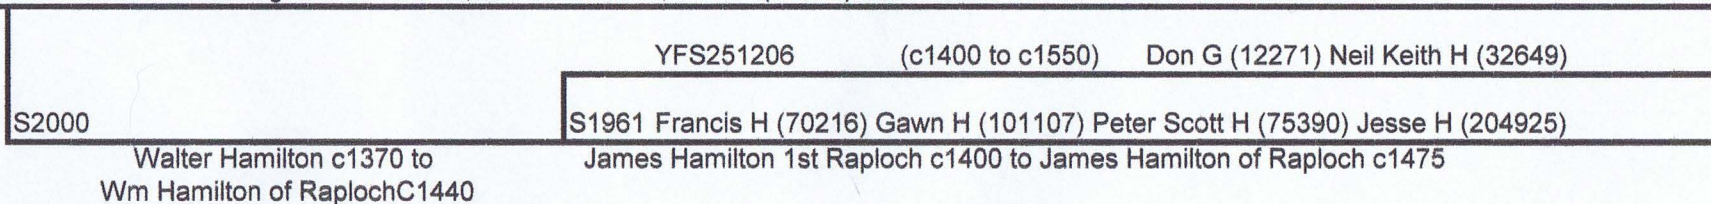

S1957 (Group A) SNP/Pedigree Chart 1-22-2017

Unknown Hamilton Y12990 Larry Robertson (30664) Andrew Robertson (32492) Ron Robertson (N4987) Lawrence Robertson (17741)
YFUII estimates TMRCA for Robertson Group 275 years ago.

S1957 Kerry Hamilton (32320)

S1957 Edward Hamilton (409664)

S1957 Hamilton of Hamwood Charles Hamilton-Stubber (222762)

Y23905 Bordland, Blantyre & Olivestob Colin Hamilton (40381) Pam Gann (20145) Donny L. H. (11323) Founder: George son or grandson Sir David

S1957 Sir John Hamilton Fingalton & Preston; son Sir John H.; Alex H (82513) from Airdrie branch broke from mainline Preston c1492